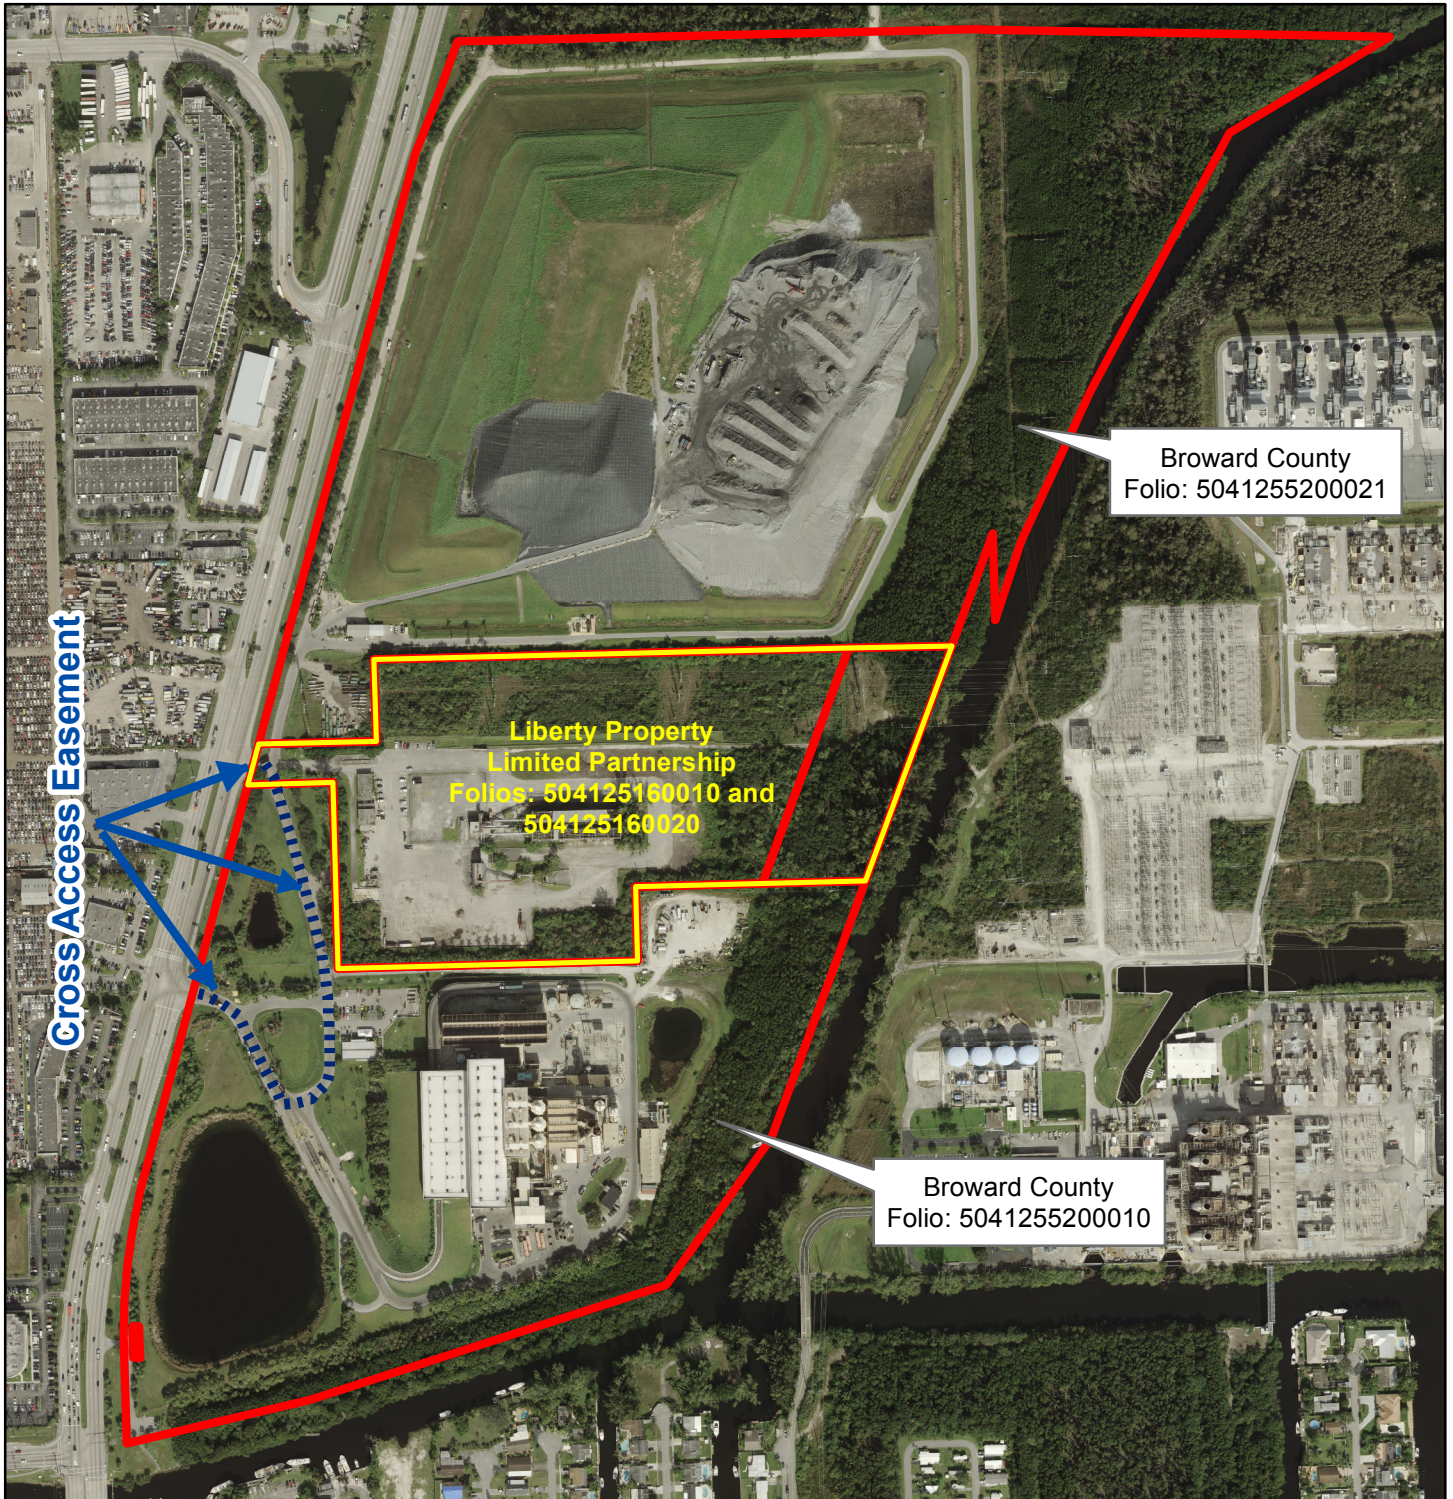

Aerial Location Map

Property Address: 4030 South State Road 7,
Dania Beach FL 33314

Legend

..... Cross Access Easement

May 21, 2019