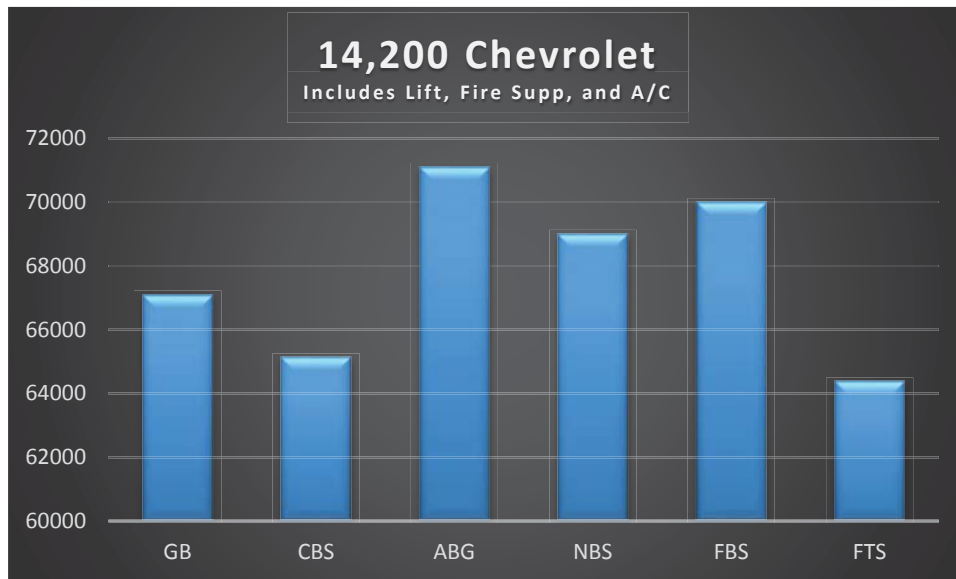

ABS = Alliance Bus Group

GB = Getaway Bus

CBS = Creative Bus Sales

NBS = Nations Bus Sales

FBS = Freedom Bus Source

FTS = Florida Transportation Systems, Inc.