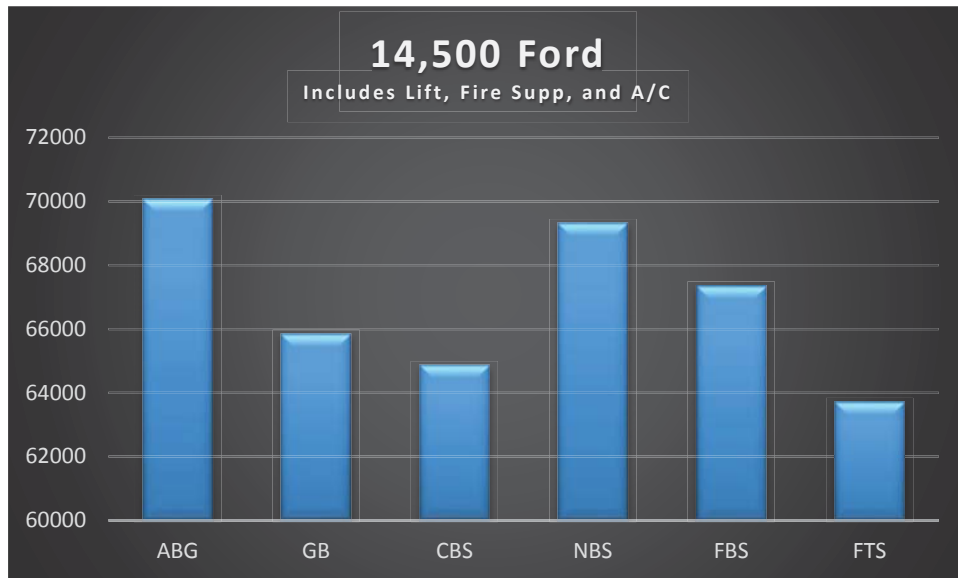

ABS = Alliance Bus Group

GB = Getaway Bus

CBS = Creative Bus Sales

NBS = Nations Bus Sales

FBS = Freedom Bus Source

FTS = Florida Transportation Systems, Inc.