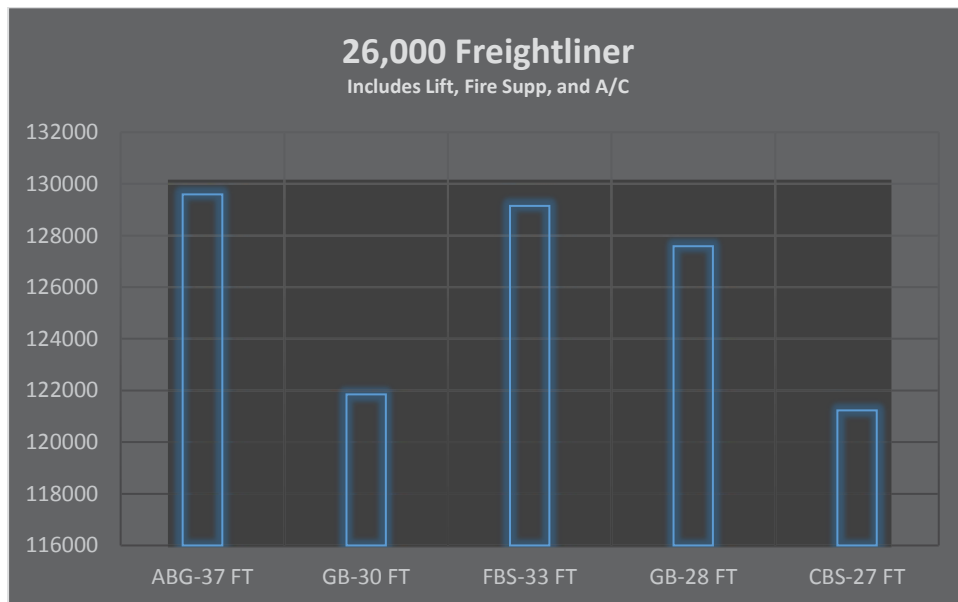

ABS = Alliance Bus Group

GB = Getaway Bus

CBS = Creative Bus Sales

NBS = Nations Bus Sales

FBS = Freedom Bus Source

FTS = Florida Transportation Systems, Inc.

ABS = Alliance Bus Group

GB = Getaway Bus