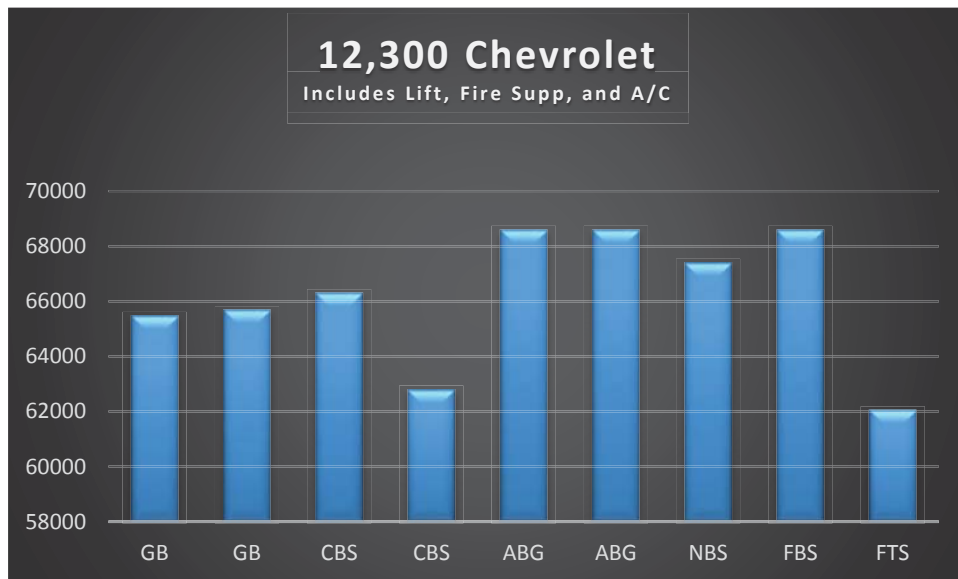

ABS = Alliance Bus Group

GB = Getaway Bus

CBS = Creative Bus Sales

NBS = Nations Bus Sales

FBS = Freedom Bus Source

FTS = Florida Transportation Systems, Inc.