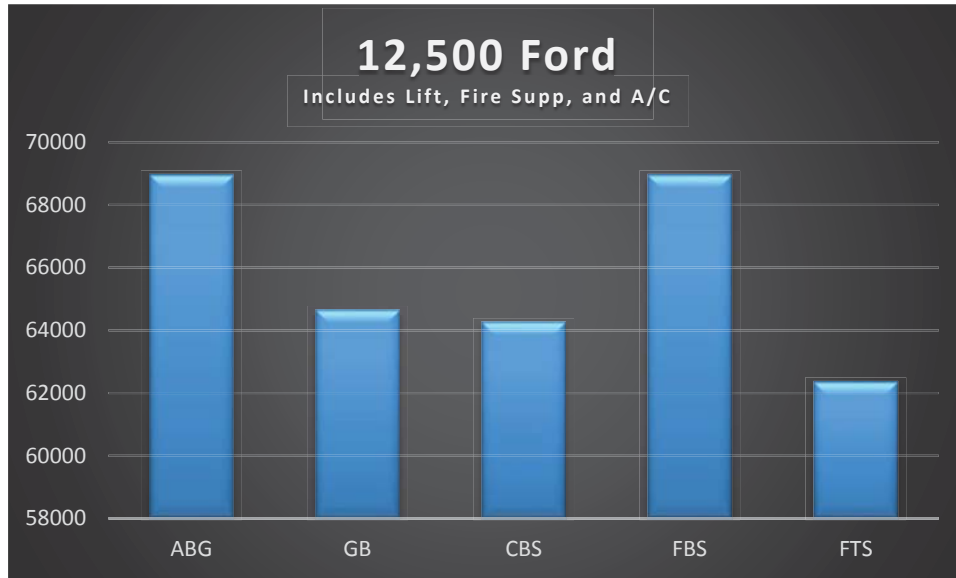

ABS = Alliance Bus Group

GB = Getaway Bus

CBS = Creative Bus Sales

NBS = Nations Bus Sales

FBS = Freedom Bus Source

FTS = Florida Transportation Systems, Inc.