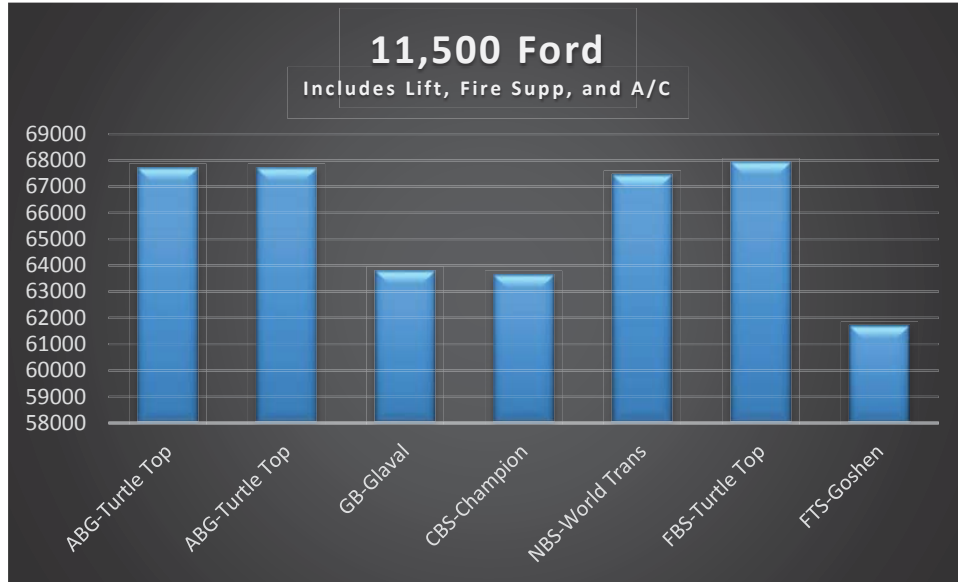

Black = Dealer agrees with pricing / last negotiated  
 Underline = updated from last negotiated  
 Red = new offering / needs negotiated  
 BAFO Second Stage includes A/C, Base W/C lift, and Base Fire Suppression System