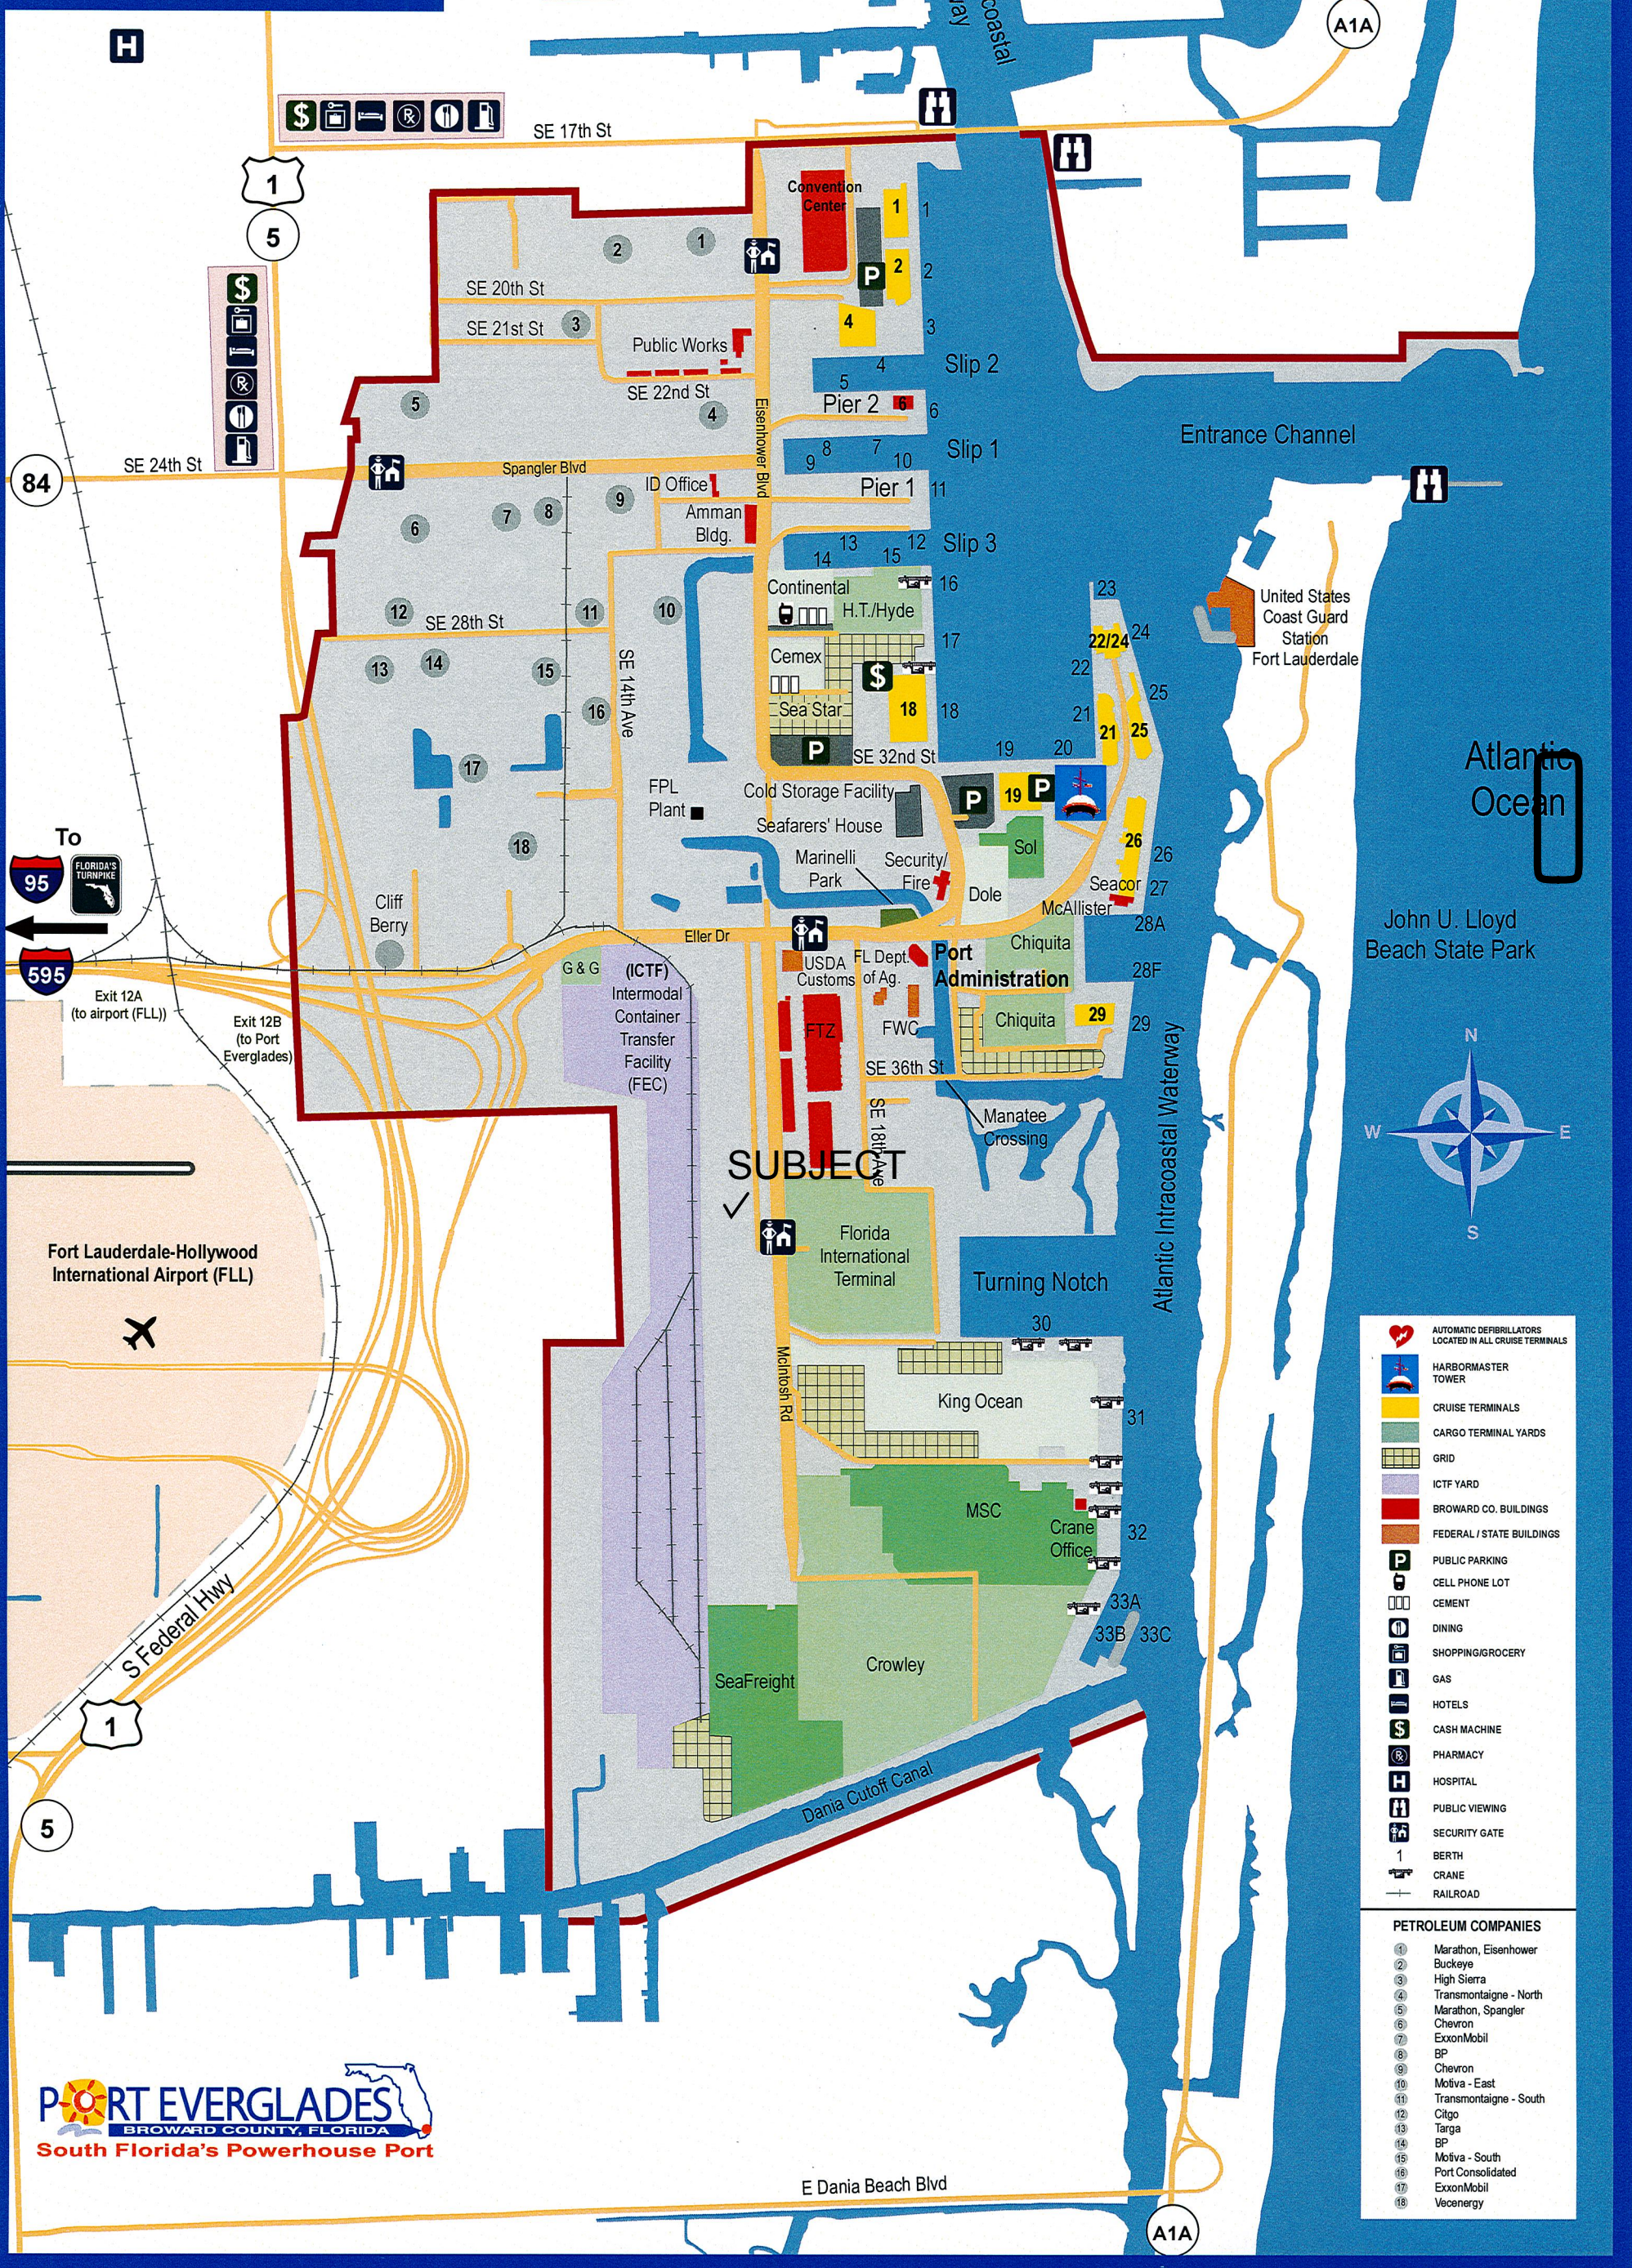

PORT FACILITIES

- AUTOMATIC DEFIBRILLATORS LOCATED IN ALL CRUISE TERMINALS
- HARBORMASTER TOWER
- CRUISE TERMINALS
- CARGO TERMINAL YARDS
- GRID
- ICTF YARD
- BROWARD CO. BUILDINGS
- FEDERAL / STATE BUILDINGS
- PUBLIC PARKING
- CELL PHONE LOT
- CEMENT
- DINING
- SHOPPING/GROCERY
- GAS
- HOTELS
- CASH MACHINE
- PHARMACY
- HOSPITAL
- PUBLIC VIEWING
- SECURITY GATE
- BERTH
- CRANE
- RAILROAD

- PETROLEUM COMPANIES**
- 1 Marathon, Eisenhower
 - 2 Buckeye
 - 3 High Sierra
 - 4 Transmontaigne - North
 - 5 Marathon, Spangler
 - 6 Chevron
 - 7 ExxonMobil
 - 8 BP
 - 9 Chevron
 - 10 Motiva - East
 - 11 Transmontaigne - South
 - 12 Citgo
 - 13 Targa
 - 14 BP
 - 15 Motiva - South
 - 16 Port Consolidated
 - 17 ExxonMobil
 - 18 Vecenergy

SUBJECT

Fort Lauderdale-Hollywood International Airport (FLL)

S Federal Hwy

E Dania Beach Blvd

John U. Lloyd Beach State Park

Atlantic Ocean

Entrance Channel

Atlantic Intracoastal Waterway

SE 18th Ave

SE 36th St

McAllister Rd

McAllister Rd

McAllister Rd

McAllister Rd

McAllister Rd

Spangler Blvd