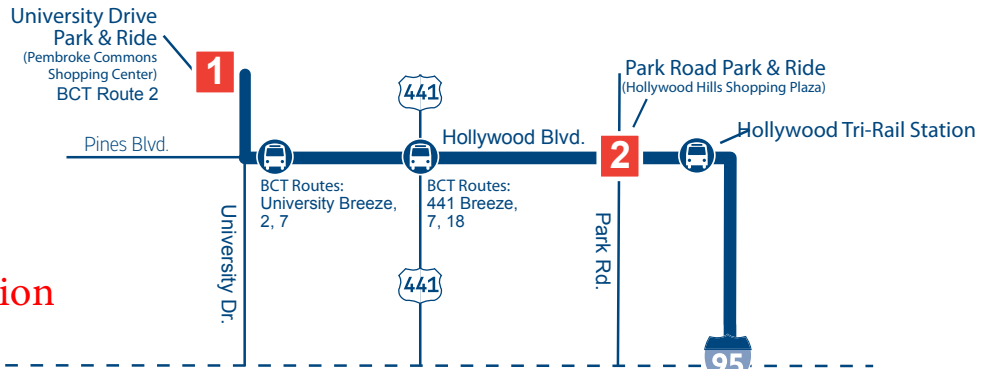

**95 EXPRESS
Hollywood
Route 107**

Proposed for Elimination

LEGEND

- CONNECTING ROUTES (arrow pointing to RT #)
- MAIN ROUTE (circle with 'O' and RT #)
- ROUTE TIMEPOINTS (circle with RT #)
- TIMEPOINT (red square with RT #)
- ADDITIONAL STOPS (bus icon)