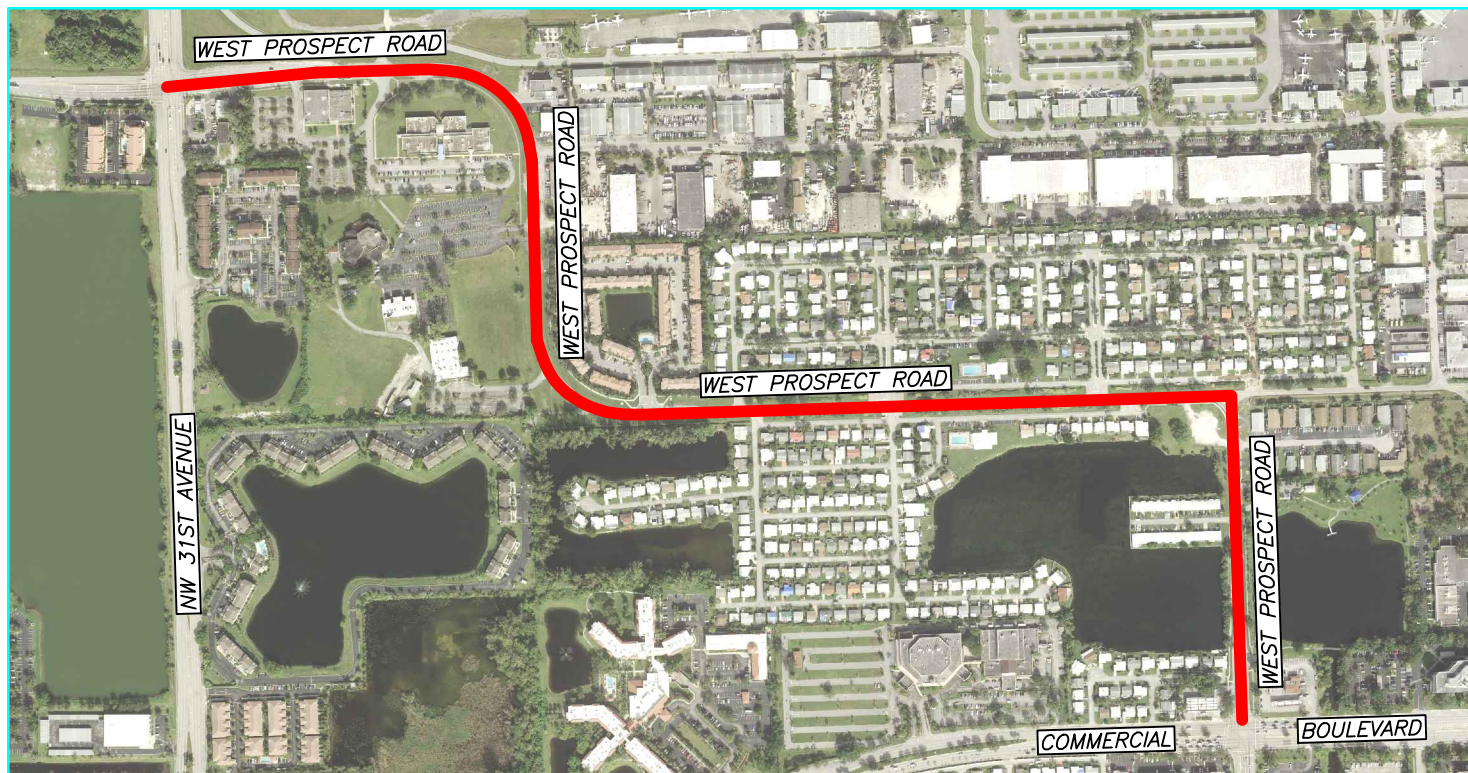

# LOCATION MAP

PROJECT: West Prospect Road Bicycle and Pedestrian Safety Project

**PROJECT:**

 = Project limits along West Prospect Road from NW 31st Avenue to Commercial Boulevard

SHEET 1 OF 1

Scale: Not To Scale	Drawn by: JAT	Date: 9-06-18	Checked by: FG	Date: 9-06-18	File Location: E:\RW\Location Maps\AGREEMENTS\West Prospect Road
------------------------	------------------	------------------	-------------------	------------------	---