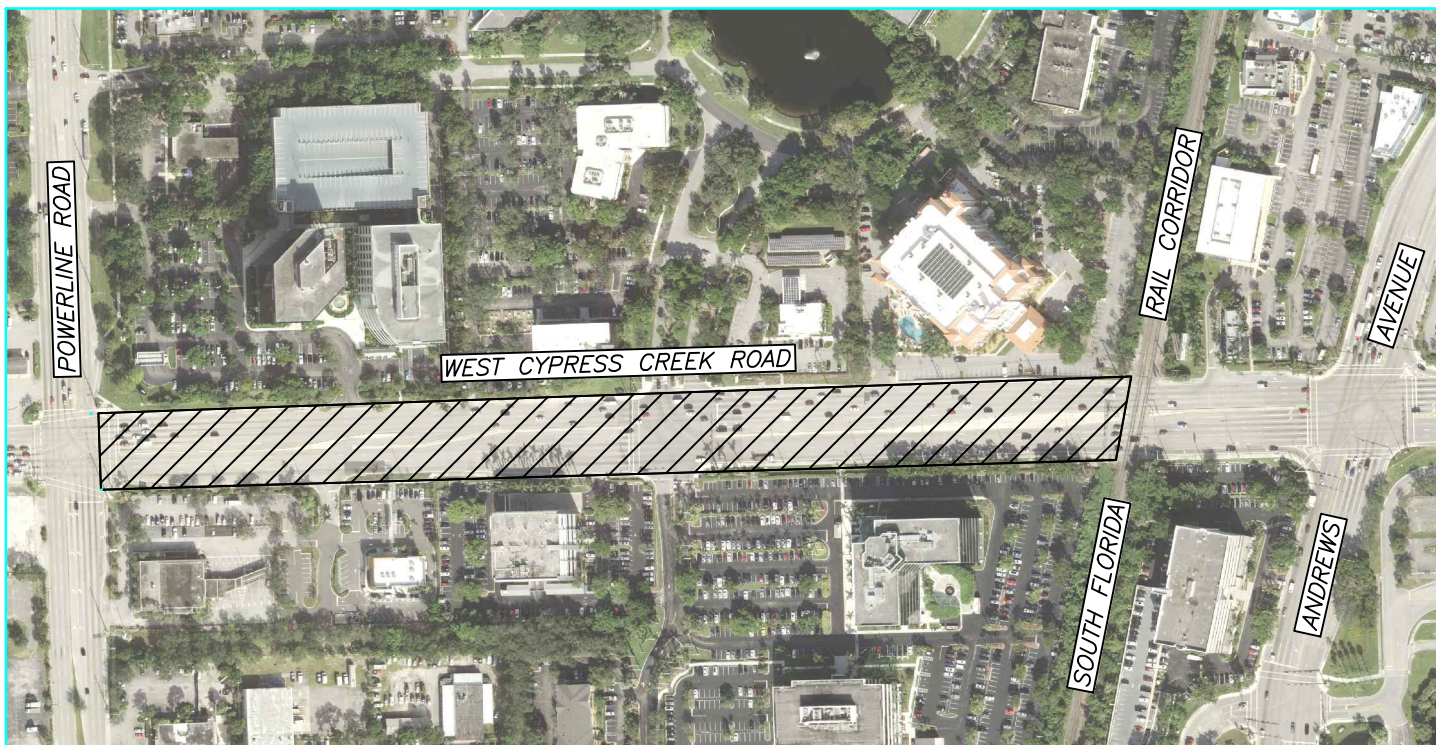

# LOCATION MAP

PROJECT: West Cypress Creek Road Improvement Project

**PROJECT:**

= Location of West Cypress Creek Road Improvement Project from Powerline Road to South Florida Rail Corridor

SHEET 1 OF 1

Scale: Not To Scale	Drawn by: JAT	Date: 8-24-18	Checked by: FG	Date: 8-24-18	File Location: E:\RW\Location Maps\AGREEMENTS\West Cypress Creek Road
------------------------	------------------	------------------	-------------------	------------------	--