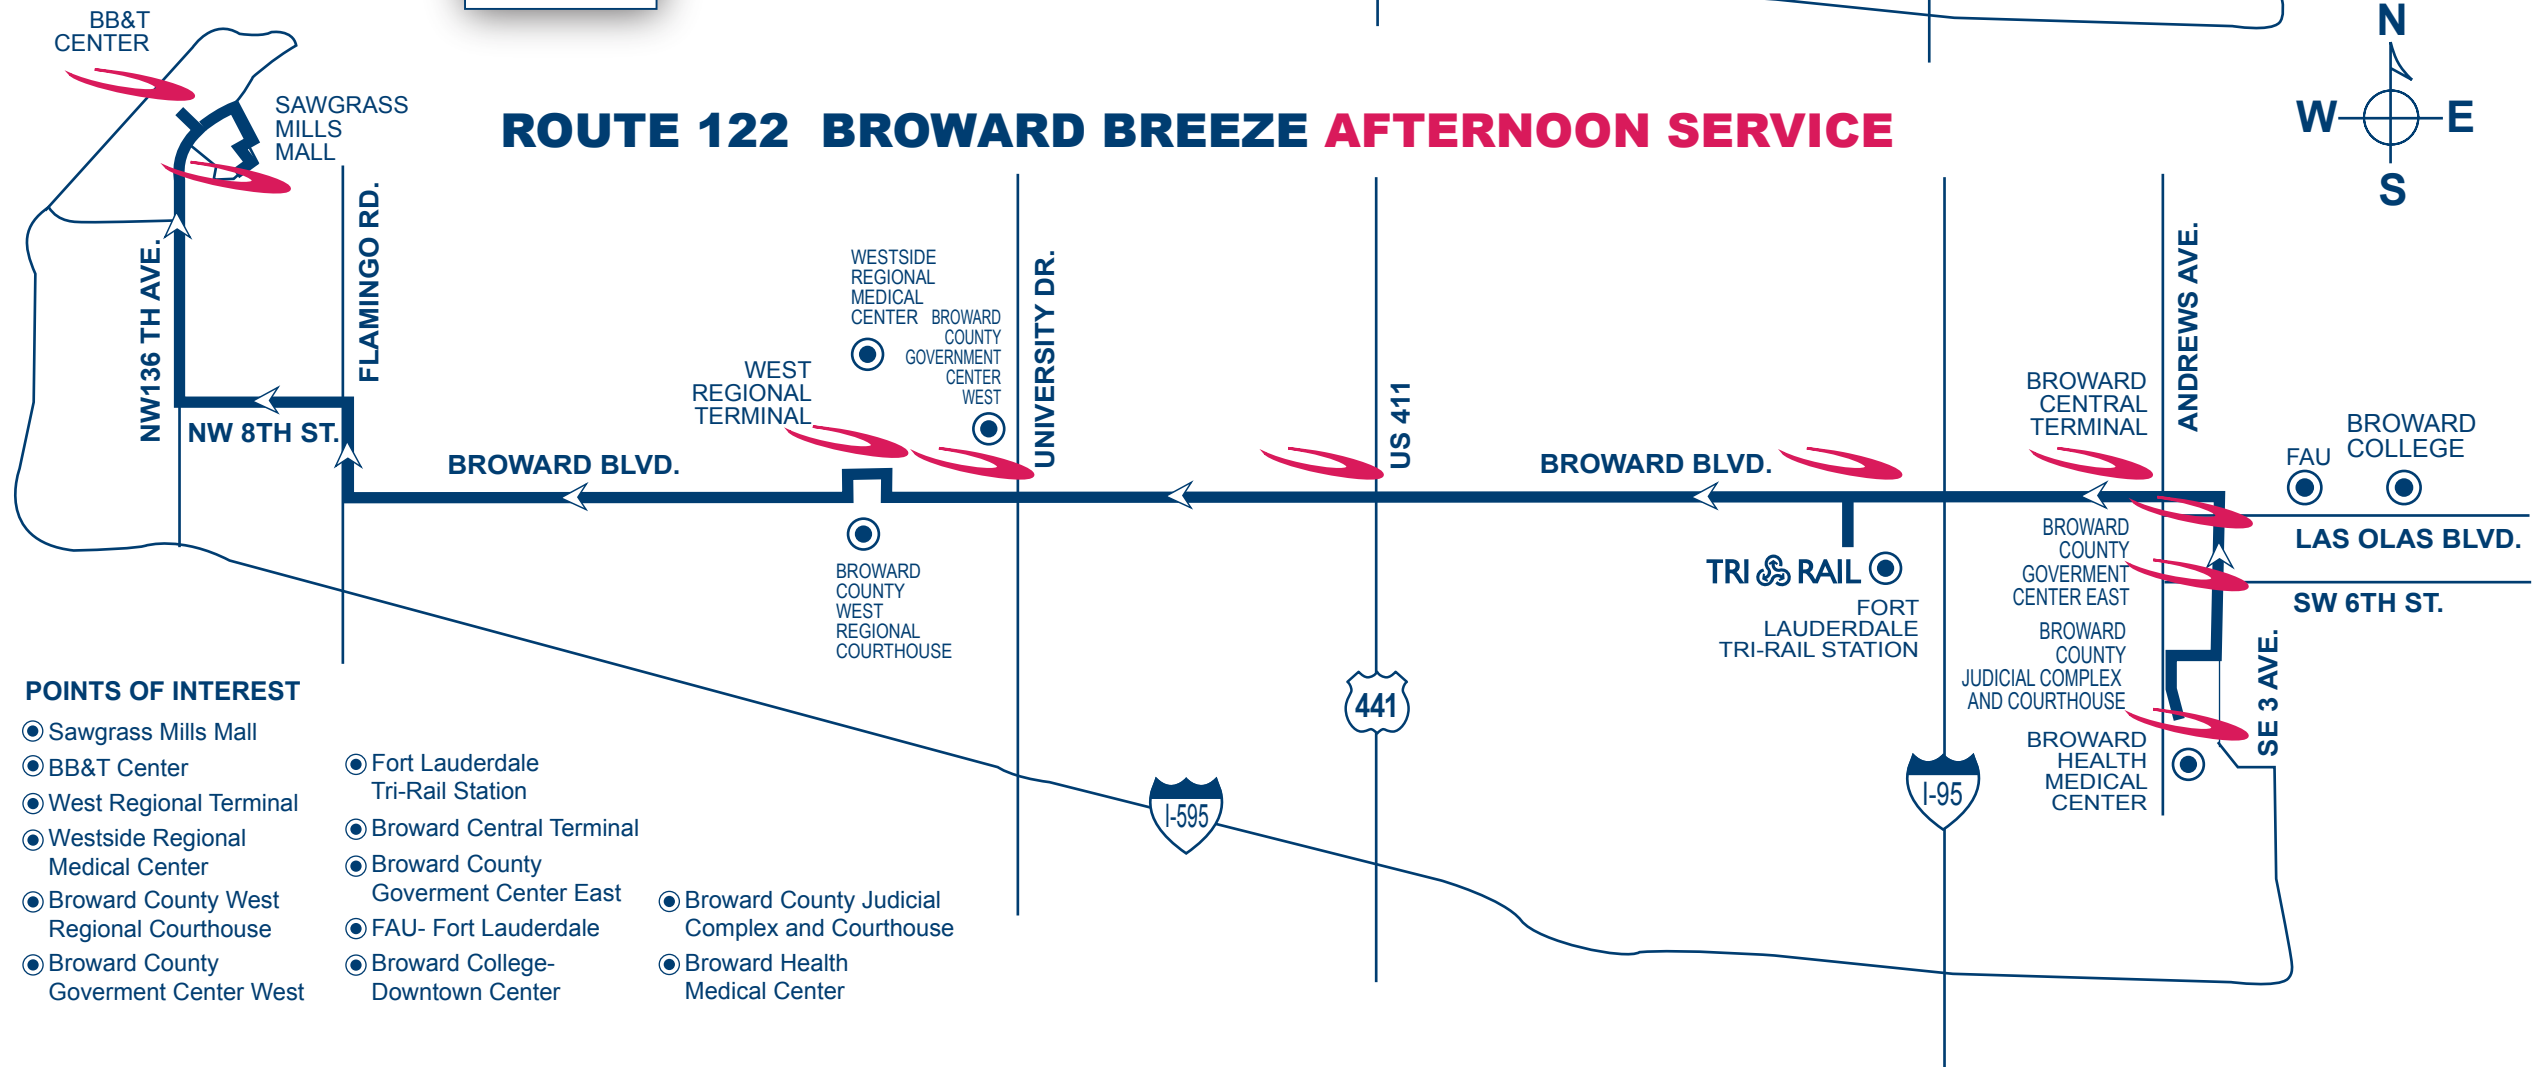

ROUTE 122 BROWARD BREEZE MORNING SERVICE

ROUTE 122 BROWARD BREEZE AFTERNOON SERVICE

POINTS OF INTEREST

- Sawgrass Mills Mall
- BB&T Center
- West Regional Terminal
- Westside Regional Medical Center
- Broward County West Regional Courthouse
- Broward County Government Center West
- Fort Lauderdale Tri-Rail Station
- Broward Central Terminal
- Broward County Government Center East
- FAU- Fort Lauderdale
- Broward College- Downtown Center
- Broward County Judicial Complex and Courthouse
- Broward Health Medical Center