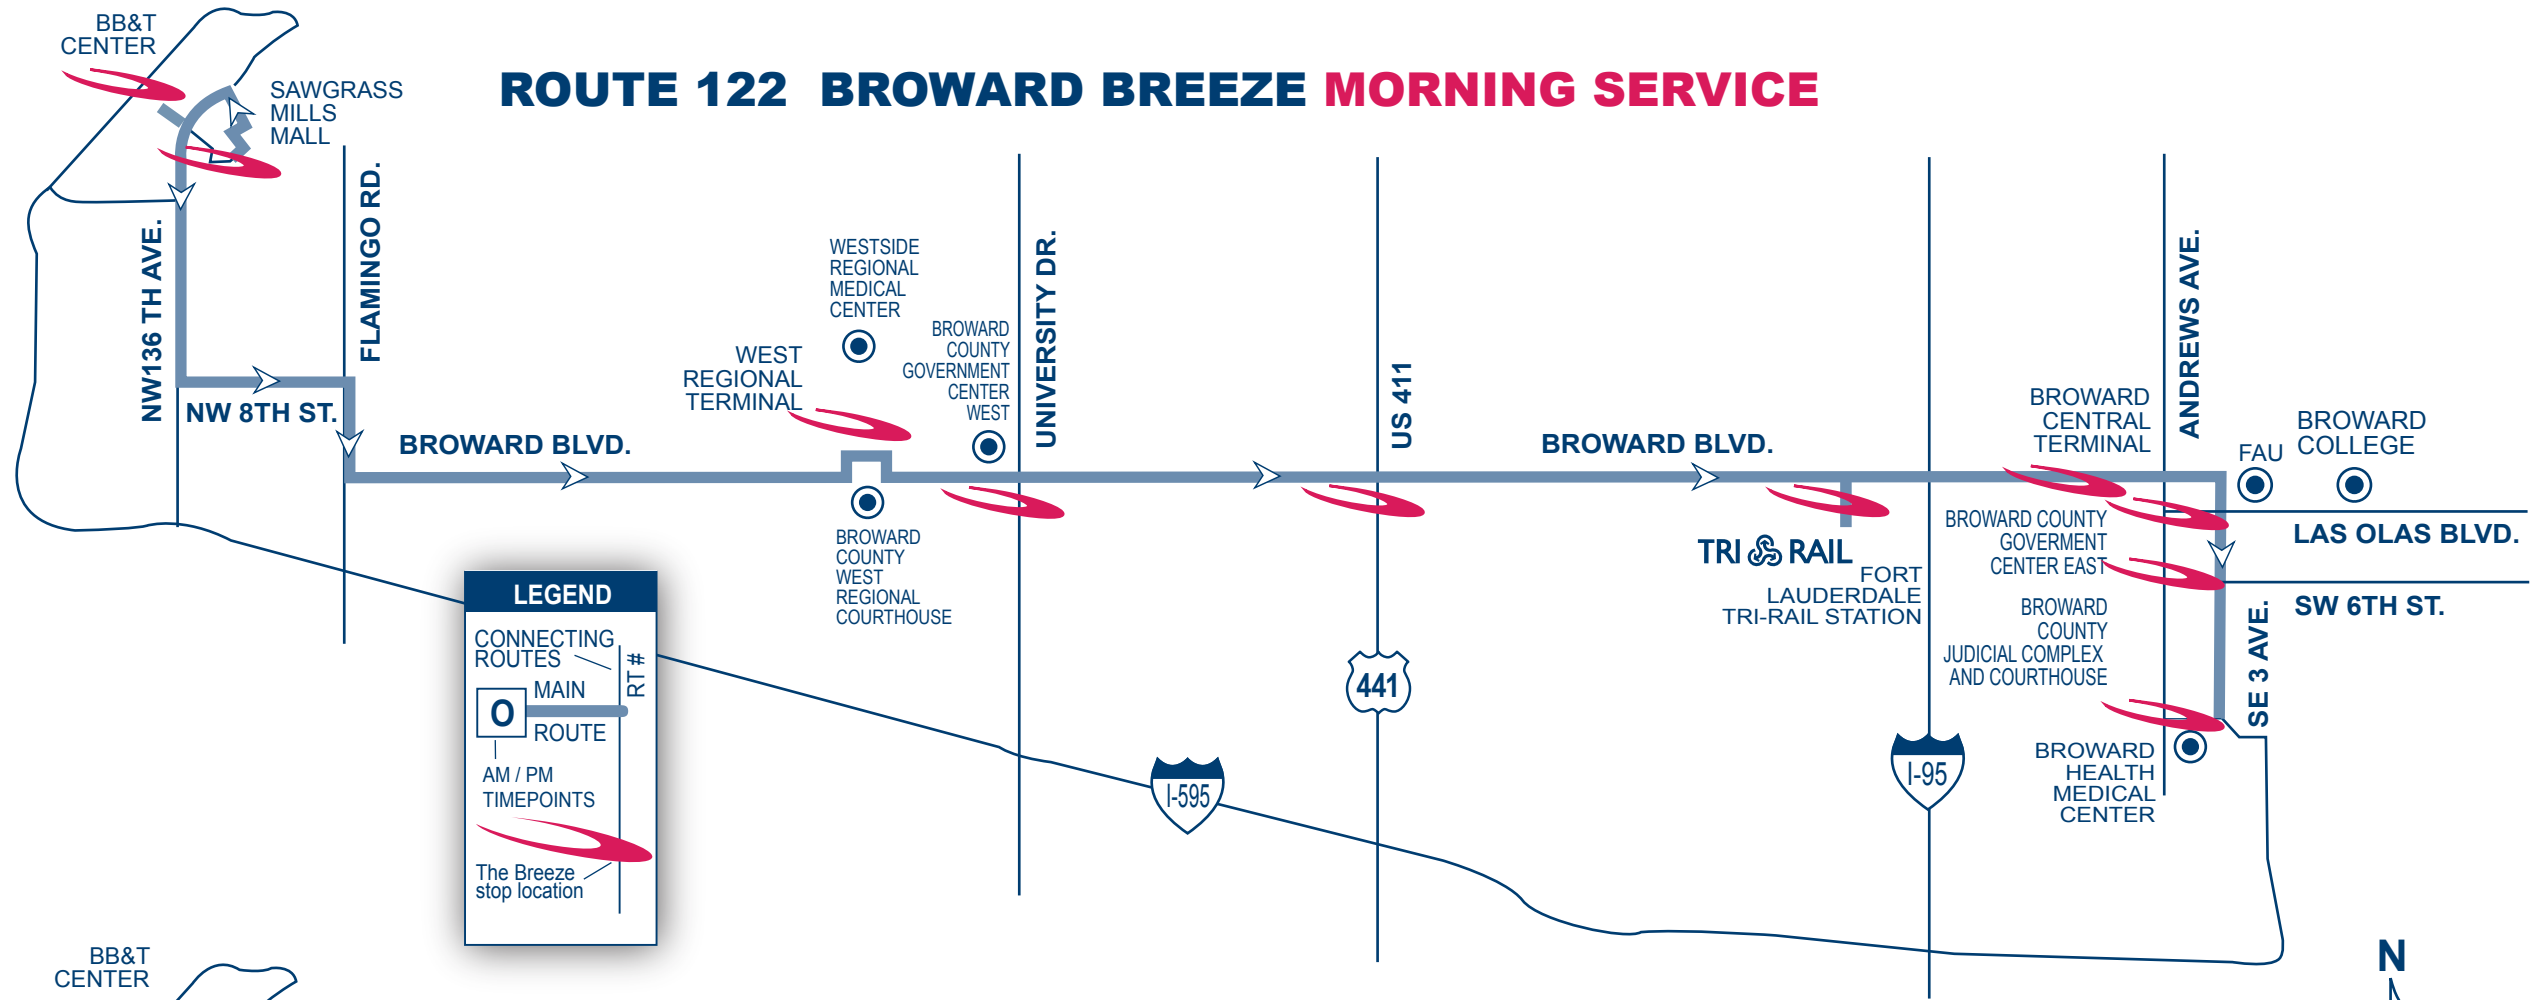

ROUTE 122 BROWARD BREEZE MORNING SERVICE

ROUTE 122 BROWARD BREEZE AFTERNOON SERVICE

POINTS OF INTEREST

- Sawgrass Mills Mall
- BB&T Center
- West Regional Terminal
- Westside Regional Medical Center
- Broward County West Regional Courthouse
- Broward County Government Center West
- Fort Lauderdale Tri-Rail Station
- Broward Central Terminal
- Broward County Government Center East
- FAU- Fort Lauderdale
- Broward College- Downtown Center
- Broward County Judicial Complex and Courthouse
- Broward Health Medical Center