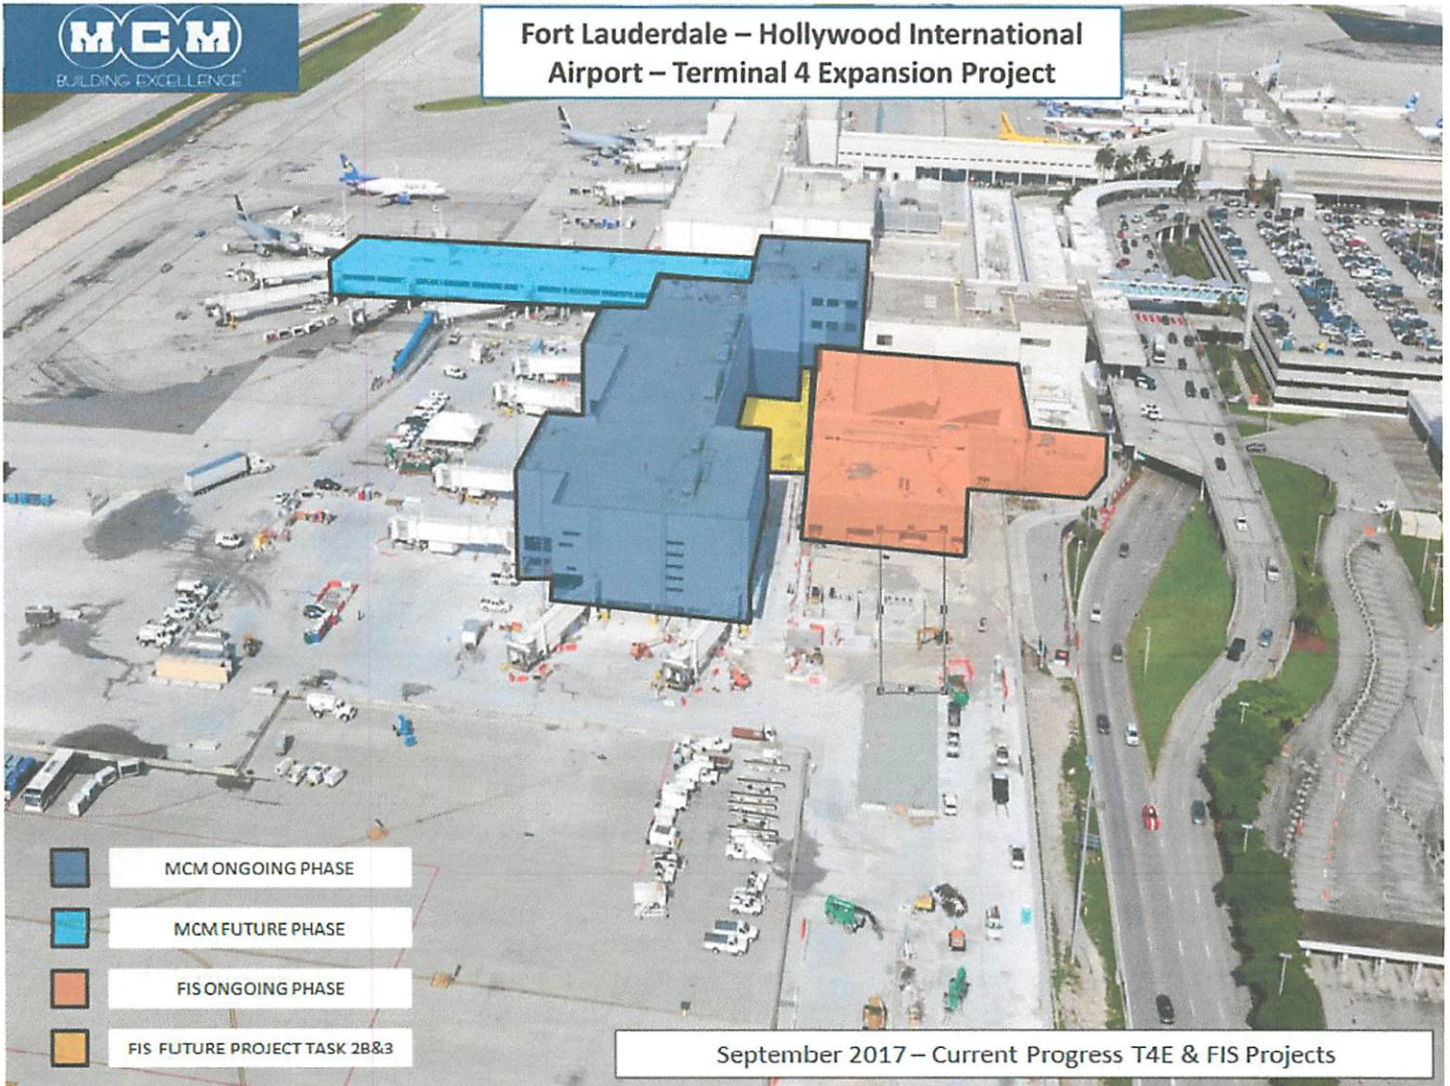

Fort Lauderdale – Hollywood International Airport – Terminal 4 Expansion Project

-  MCM ONGOING PHASE
-  MCM FUTURE PHASE
-  FIS ONGOING PHASE
-  FIS FUTURE PROJECT TASK 2B&3

September 2017 – Current Progress T4E & FIS Projects