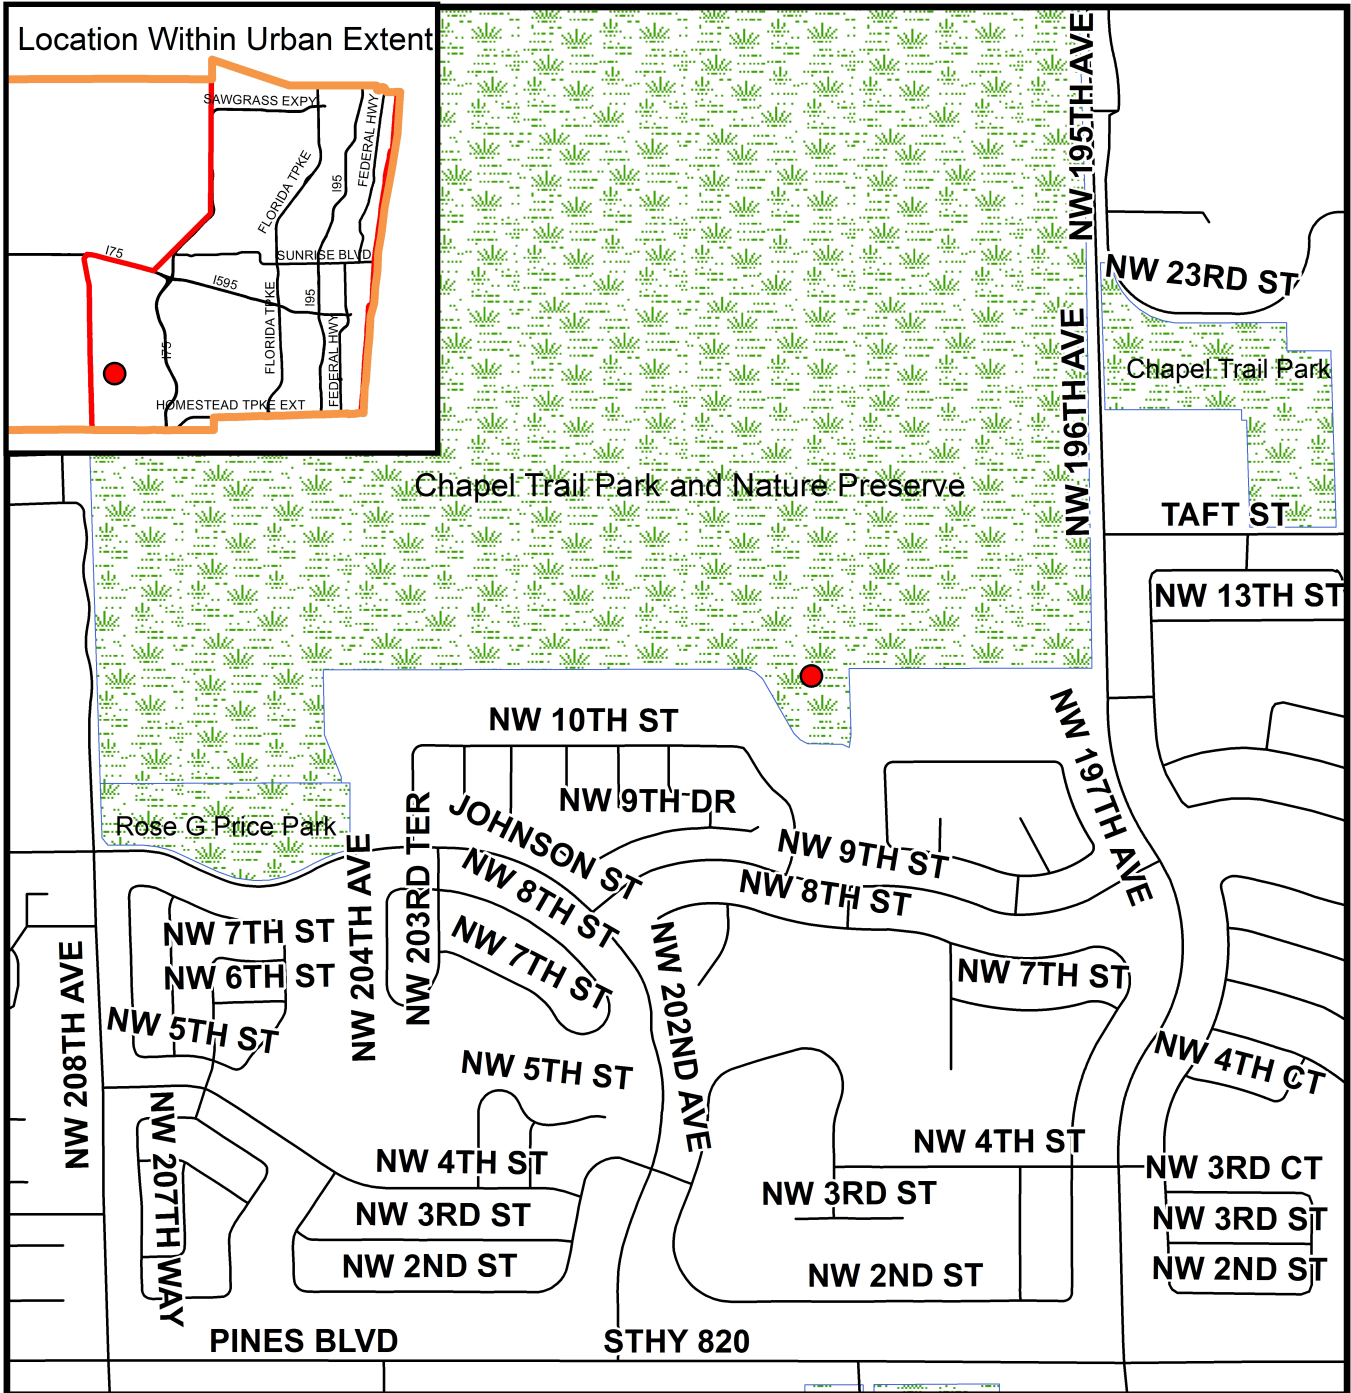

# GENERAL LOCATION

## Archaeological Site 8BD92 ( Buzzards Roost )

 Archaeological Site  
8BD92 - Buzzards Roost

Prepared by:  
Environmental Protection and Growth Management Department,  
Planning and Development Management Division / Historic Preservation.

This map is for conceptual purposes only and should not be used  
for legal boundary determinations.