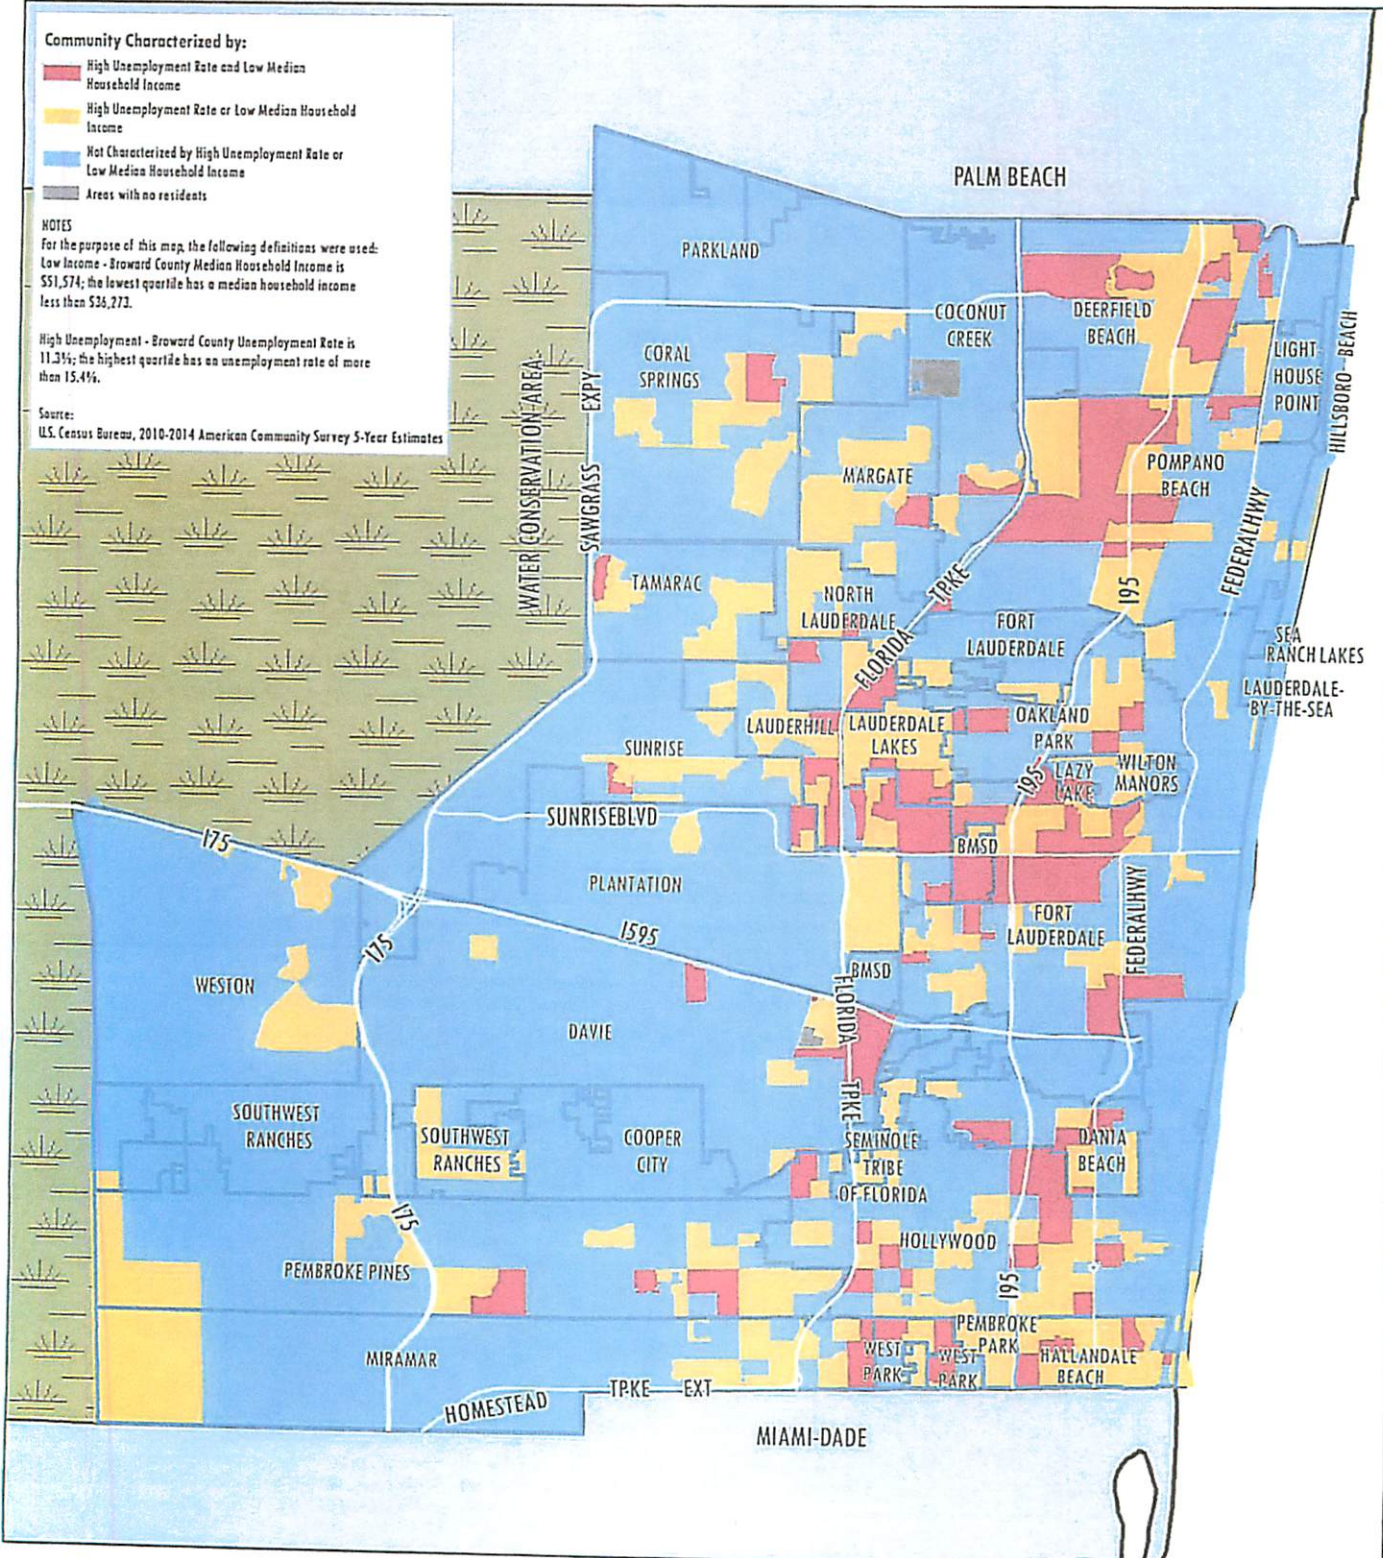

AREAS OF ECONOMIC DISTRESS IN BROWARD COUNTY

Community Characterized by:

- High Unemployment Rate and Low Median Household Income
- High Unemployment Rate or Low Median Household Income
- Not Characterized by High Unemployment Rate or Low Median Household Income
- Areas with no residents

NOTES

For the purpose of this map, the following definitions were used:
 Low Income - Broward County Median Household Income is \$51,574; the lowest quartile has a median household income less than \$36,273.

Prepared By:
 Planning and Development Management Division
 Environmental Protection & Growth Management Department
 This map is for conceptual purposes only and is not intended for legal boundary determinations.