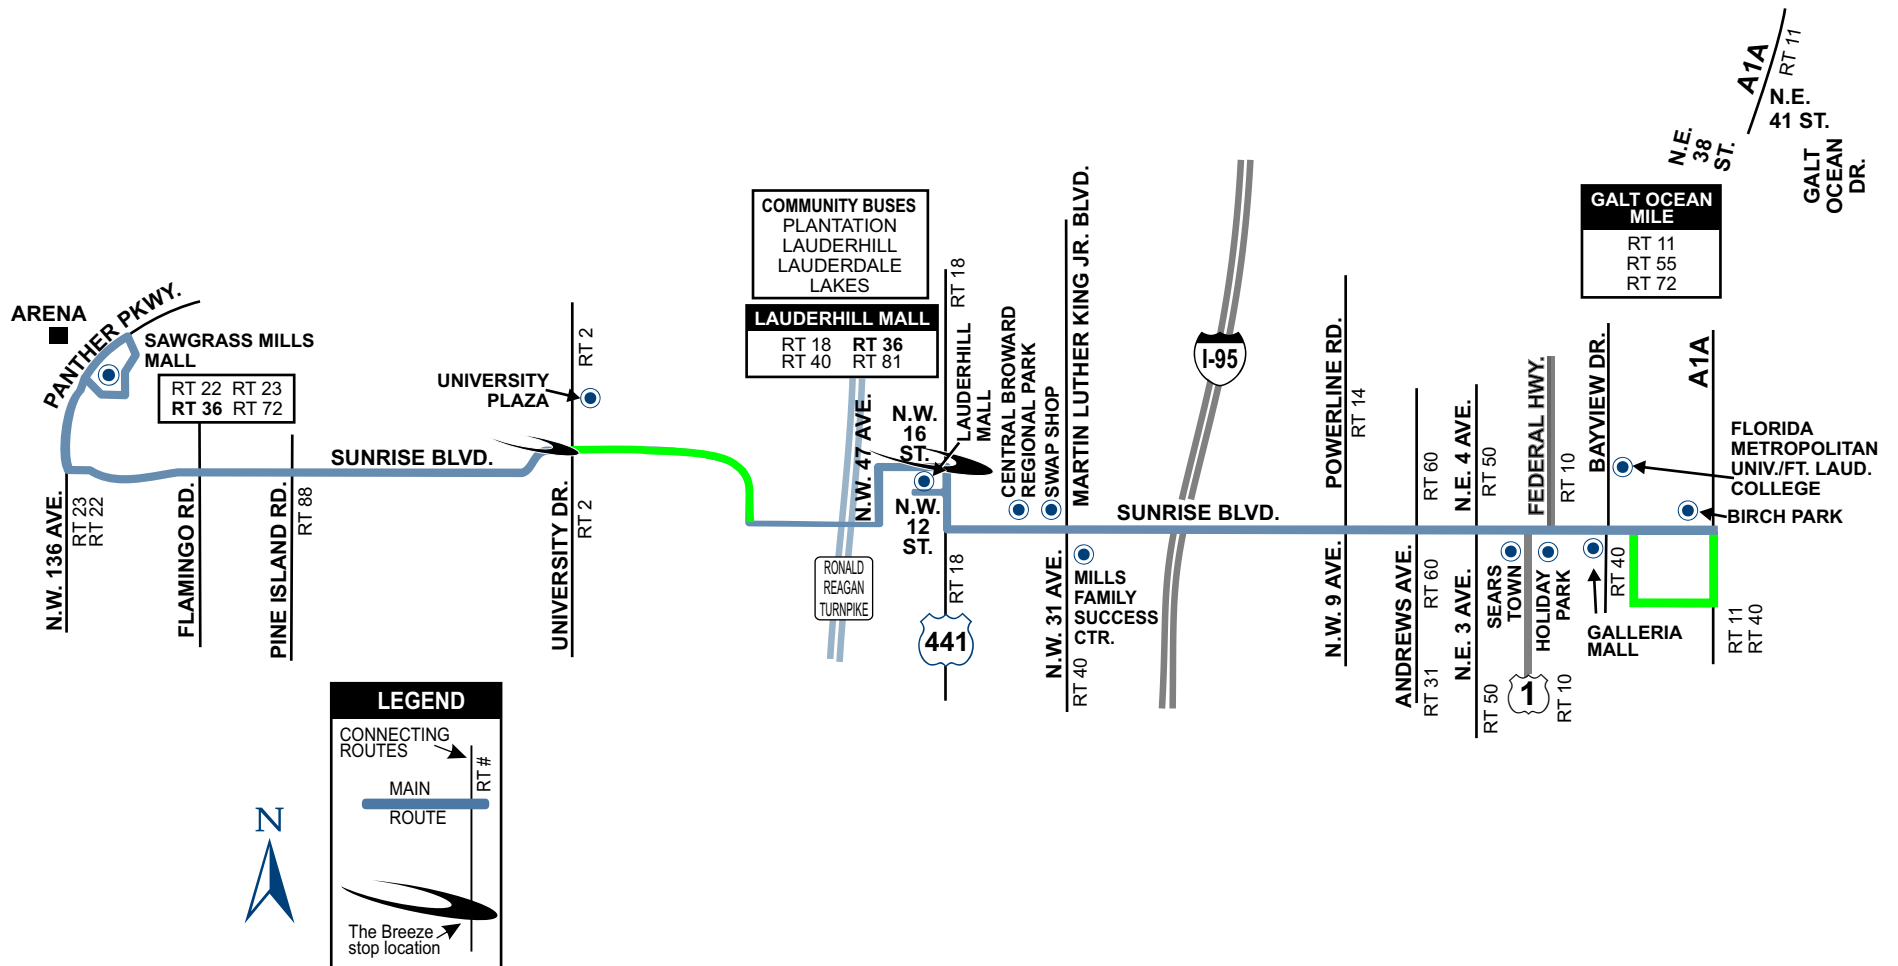

ROUTE 36 Existing

Sawgrass Mills Mall (Green Toad Entrance)
to Galt Ocean Mile
via Sunrise Boulevard

- Galleria Mall
- Lauderhill Mall
- Sawgrass Mills Mall
- Searstown
- Swap Shop
- University Plaza
- Mills Family Success Center
- Florida Metropolitan University/ Fort Lauderdale College
- Central Broward Regional Park
- Holiday Park
- Hugh Taylor Birch State Park
- Bonnet House

LEGEND

CONNECTING ROUTES → RT #

MAIN ROUTE → RT #

The Breeze stop location →

ROUTE 36 Proposed Changes

Sawgrass Mills Mall (Green Toad Entrance)
to Galt Ocean Mile
via Sunrise Boulevard

- Galleria Mall
- Lauderhill Mall
- Sawgrass Mills Mall
- Searstown
- Swap Shop
- University Plaza
- Mills Family Success Center
- Florida Metropolitan University/
Fort Lauderdale College
- Central Broward Regional Park
- Holiday Park
- Hugh Taylor Birch State Park
- Bonnet House

ROUTE 81 Proposed Changes

Broward Central Terminal to West Terminal

- Lauderhill Mall
- Florida Medical Center
- Central Broward Regional Park
- Broward Center for the Performing Arts
- Museum of Discovery and Science