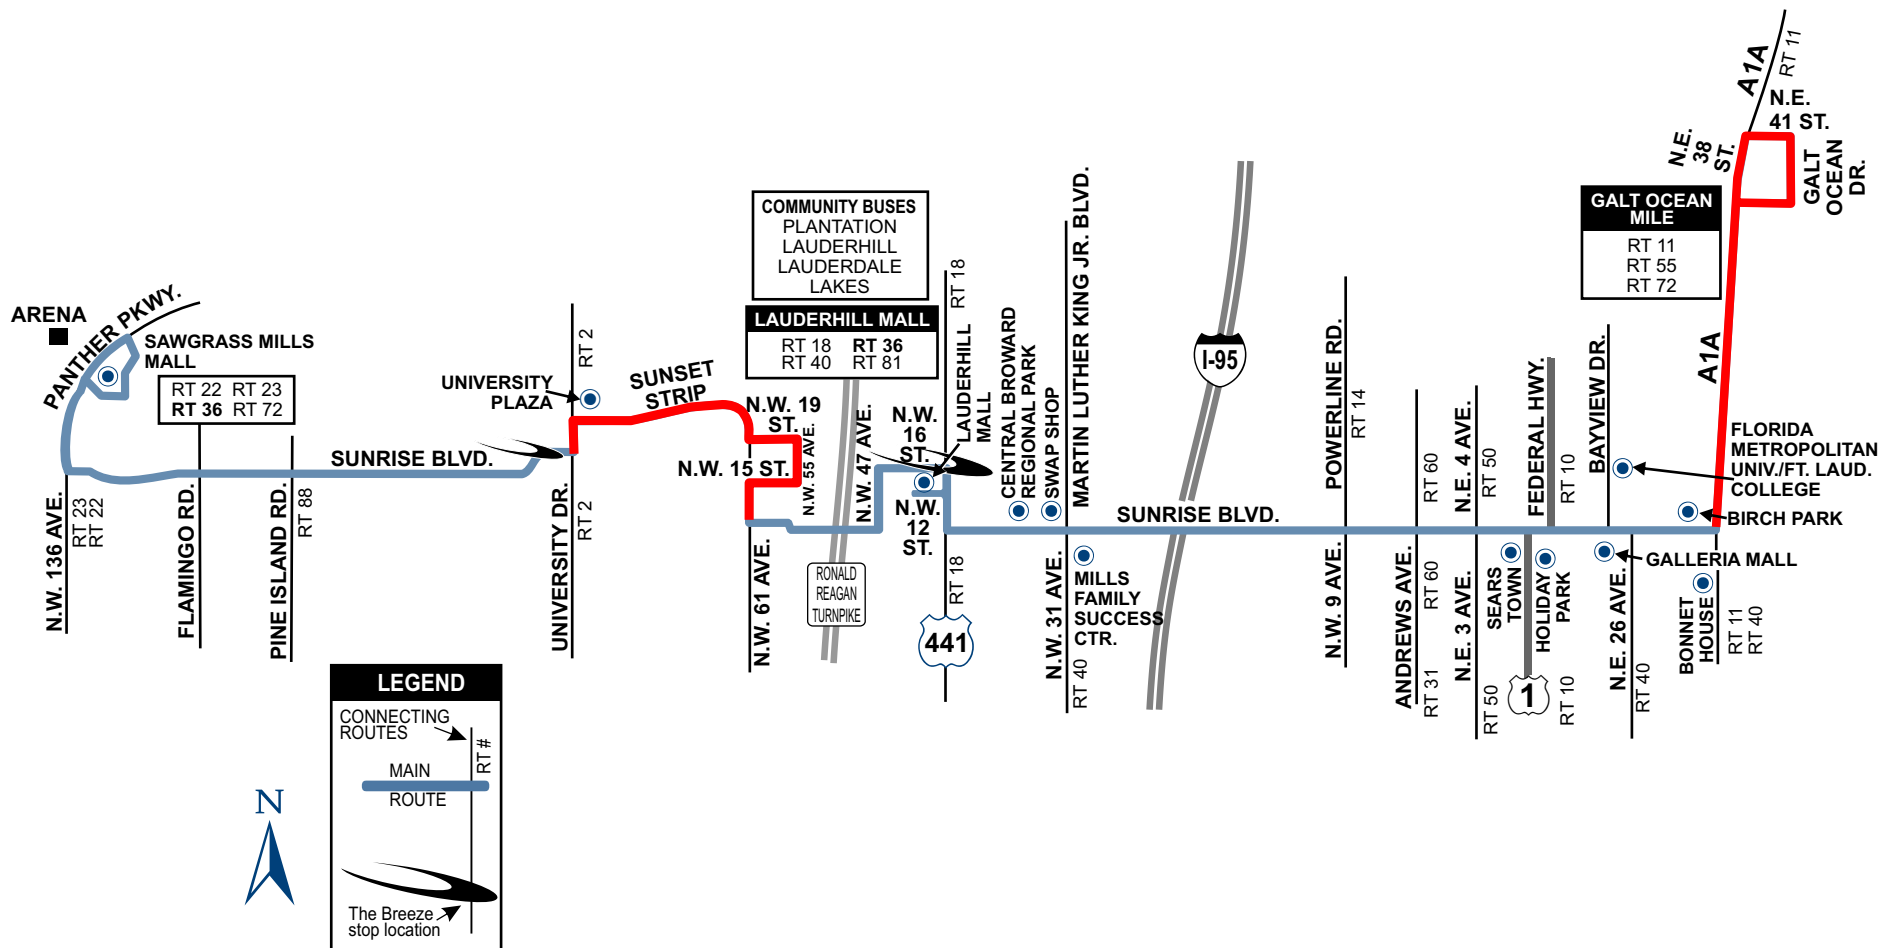

ROUTE 36 Existing

Sawgrass Mills Mall (Green Toad Entrance)
to Galt Ocean Mile
via Sunrise Boulevard

- Galleria Mall
- Lauderhill Mall
- Sawgrass Mills Mall
- Searstown
- Swap Shop
- University Plaza
- Mills Family Success Center
- Florida Metropolitan University/ Fort Lauderdale College
- Central Broward Regional Park
- Holiday Park
- Hugh Taylor Birch State Park
- Bonnet House

LEGEND

CONNECTING ROUTES → RT #

MAIN ROUTE → RT #

The Breeze stop location →

ROUTE 36 Proposed Changes

Sawgrass Mills Mall (Green Toad Entrance)
to Galt Ocean Mile
via Sunrise Boulevard

- Galleria Mall
- Lauderhill Mall
- Sawgrass Mills Mall
- Searstown
- Swap Shop
- University Plaza
- Mills Family Success Center
- Florida Metropolitan University/
Fort Lauderdale College
- Central Broward Regional Park
- Holiday Park
- Hugh Taylor Birch State Park
- Bonnet House

ROUTE 81 Proposed Changes

Broward Central Terminal to West Terminal

- Lauderhill Mall
- Florida Medical Center
- Central Broward Regional Park
- Broward Center for the Performing Arts
- Museum of Discovery and Science